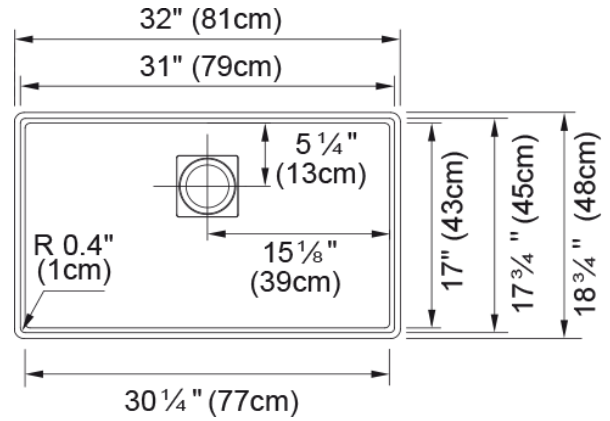

PEAK UM GRN MOCHA SGL 36CAB | 125.0390.397

Technical Data

Aspect

Sink type	Sink
Type of material	Granite
Number of bowls	1
Color	Mocha
Surface finish	None

Product Dimensions

Exterior size: right to left	31.984
Exterior size: front to back	18.74
Large bowl size: right to left	31
Large bowl size: front to back	17.756
Large bowl: depth	9.5

Installation

Minimum cabinet size	36"
----------------------	-----

Product specifications

Installation type	Undermount
Drain hole	3 1/2"
Position of drainer	No drainer

Product identification

Product brand	FRANKE
Product family	Mythos
Collection	Peak
Certified by	CE